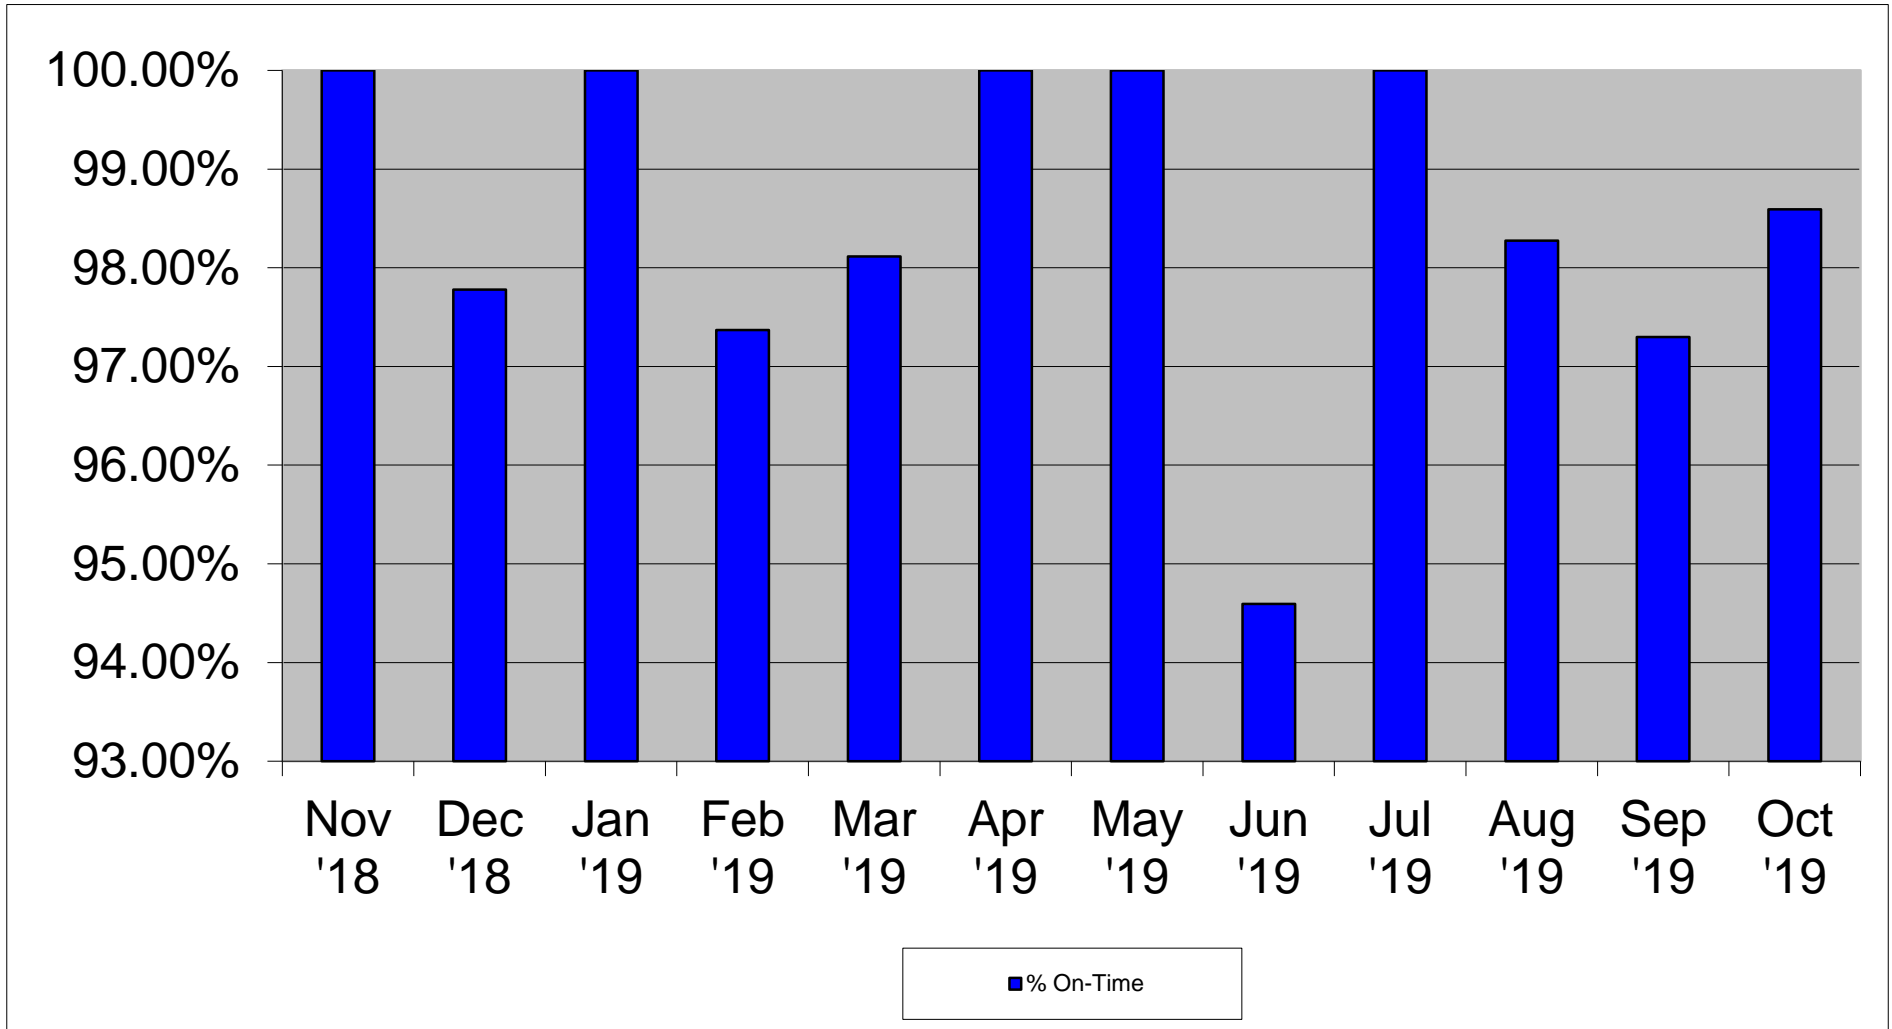

2019 On-Time Delivery

11/7/2019

Month	Nov '18	Dec '18	Jan '19	Feb '19	Mar '19	Apr '19	May '19	Jun '19	Jul '19	Aug '19	Sep '19	Oct '19	TOTAL
% On-Time	100.00%	97.78%	100.00%	97.37%	98.11%	100.00%	100.00%	94.59%	100.00%	98.28%	97.30%	98.59%	98.55%
Total Lots Shipped	43	45	41	38	53	47	46	37	36	58	37	71	552
Total Lots Late	0	1	0	1	1	0	0	2	0	1	1	1	8
% On-Time	99.93%	100.00%	99.78%	100.00%	99.90%	100.00%	100.00%	100.00%	100.00%	96.73%	99.90%	99.97%	99.80%
Total Pcs Shipped	730,192	630,996	272,074	688,467	452,810	704,782	345,415	1,076,036	351,566	351,566	373,255	889,474	6,866,633
Total Pcs Late	500	0	600	0	465	4	0	0	0	11,505	375	300	13,749