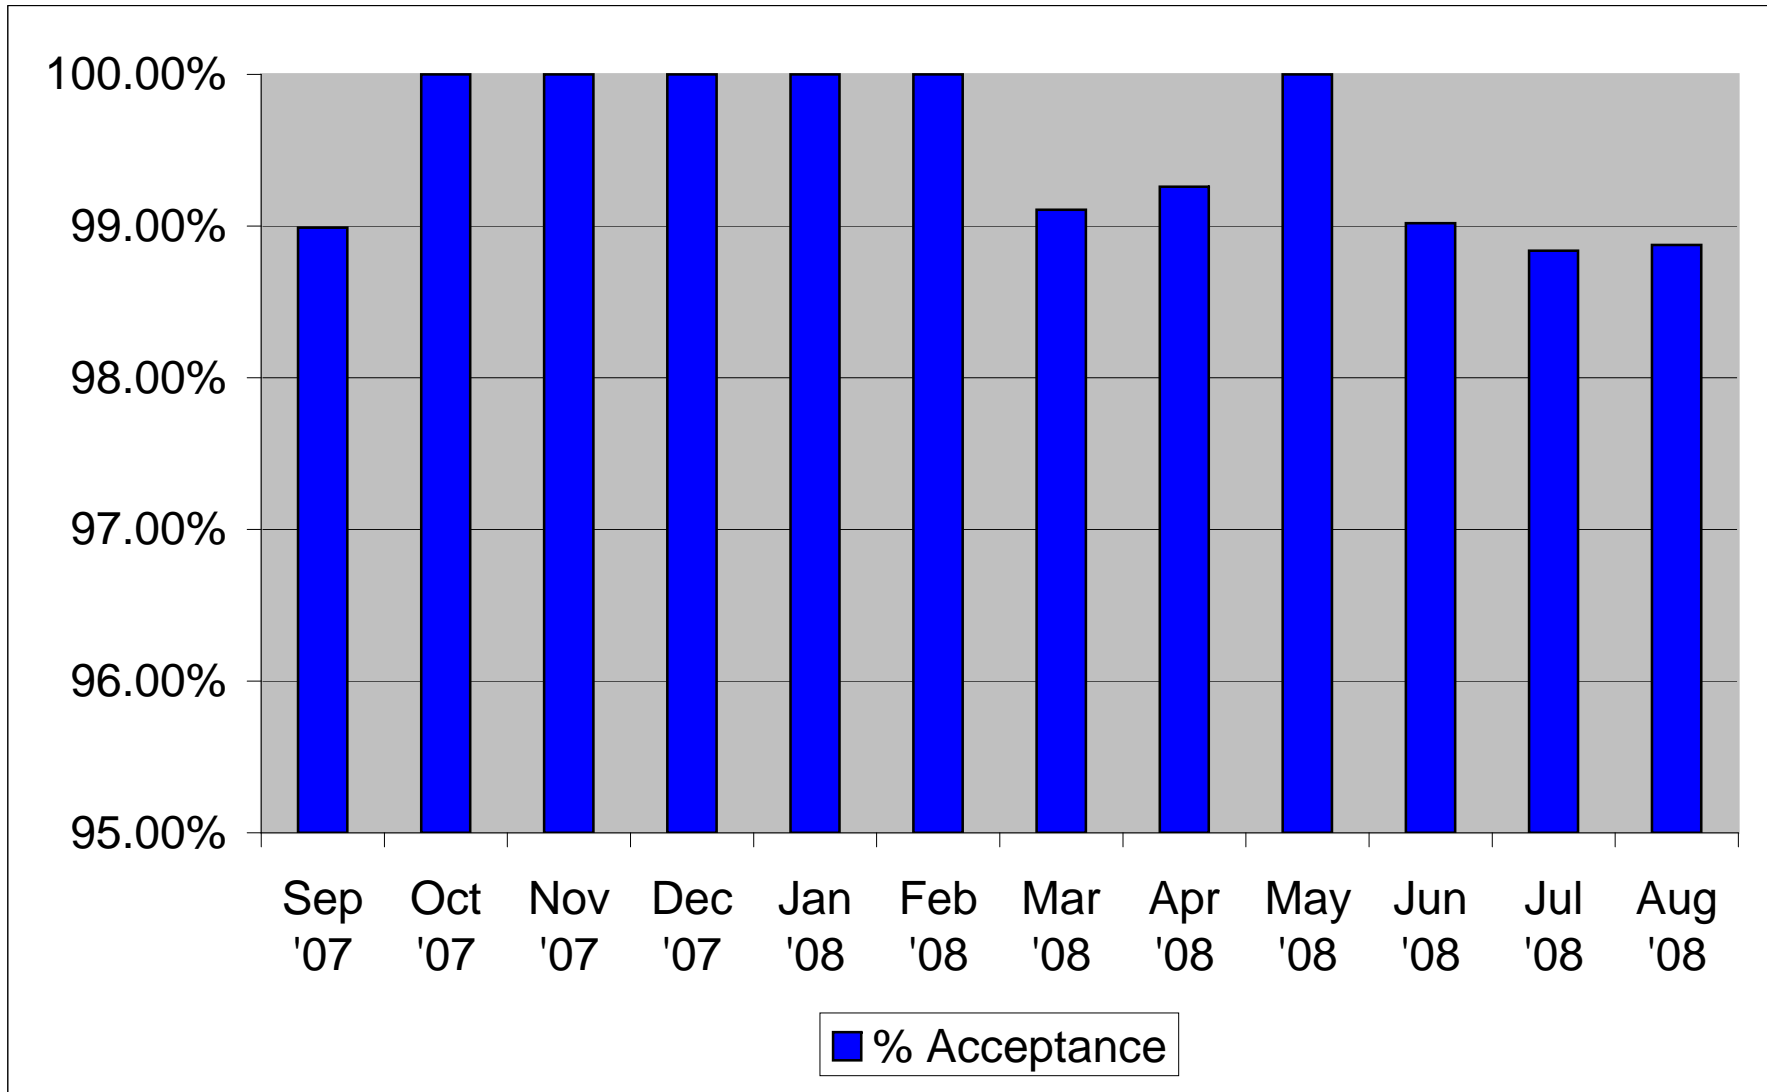

# 2008 Quality Report

9/4/2008

Month	Sep '07	Oct '07	Nov '07	Dec '07	Jan '08	Feb '08	Mar '08	Apr '08	May '08	Jun '08	Jul '08	Aug '08	TOTAL
% Acceptance	98.99%	100.00%	100.00%	100.00%	100.00%	100.00%	99.11%	99.26%	100.00%	99.02%	98.84%	98.88%	99.52%
Total Lots Shipped	99	115	96	82	123	105	112	135	99	102	86	89	1,243
Total Lots Rejected	1	0	0	0	0	0	1	1	0	1	1	1	6
% Acceptance	99.98%	100.00%	100.00%	100.00%	100.00%	100.00%	99.94%	99.99%	100.00%	99.99%	100.00%	99.28%	99.94%
Total Pcs Shipped	938,982	852,508	872,473	654,983	787,265	689,440	905,175	525,598	864,583	798,229	540,615	627,699	9,057,550
Total Pcs Rejected	163	0	0	0	0	0	547	34	0	60	23	4492	5,319
Actual DPM	174	0	0	0	0	0	604	65	0	75	43	0	587